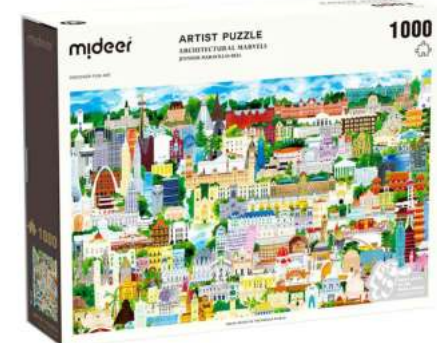

Big City Small City Discovery Puzzle:
88 Pieces
SKU MD3240

Big City Small City Discovery Puzzle:
108 Pieces
SKU MD3241

**Big Jungle Animal Small Jungle Animal
Discovery Puzzle: 60 Pieces**
SKU MD3246

**Big Ocean Creature Small Ocean
Creature Discovery Puzzle: 70 Pieces**
SKU MD3247

**Big Wildlife Animal Small Wildlife
Animal Discovery Puzzle: 88 Pieces**
SKU MD3248

**Big Insects Small Insects Discovery
Puzzle: 108 Pieces**
SKU MD3249

Puzzle Mat
SKU MD3251

**Artist 1000 Piece Puzzle
World Window**
SKU MD3253