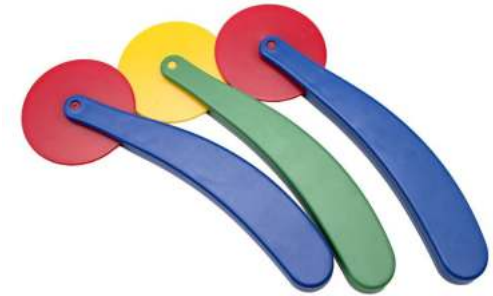

Stampers - Paint Effect - 6pcs
SKU RE/300/SES

Wooden Pattern Rolling Pins - 3pcs
SKU RE/330/WRP

Dip Bowls - 10pcs

SKU RE/350/SDB

Dough Roller - 13 x 6.5 x 5 cm

SKU RE/354/R

Dough Cutting - Wheels - 3pcs

SKU RE/356/DCW