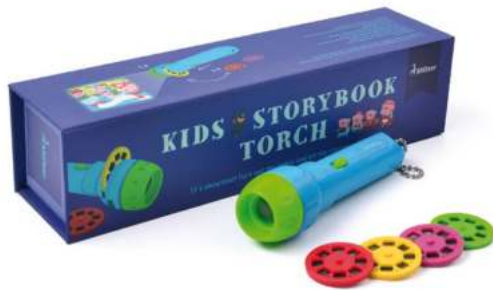

SKU MD0168

Thick Triangular 4B Pencils- 6 Pieces

SKU MD0169

Bug Observation Box: Science Exploration Kit
SKU MD0151

Children's Spirograph Drawing Tool Set
SKU MD1005

Reusable Stickers - Fun Life - 170pcs
SKU MD1014