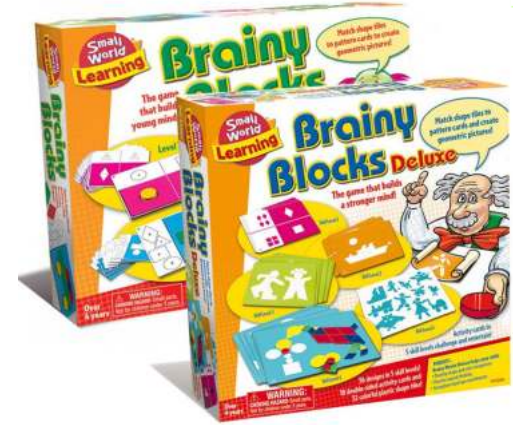

SKU GBK-B035

Puppet Set - Old MacDonalds Farm

SKU GBK-B036

Foam Puzzle Bundle

SKU GBK-CL001

Brainy Blocks & Deluxe Blocks Bundle

SKU GBK-CT001

Dinosaur Playset - 45pcs in Bucket