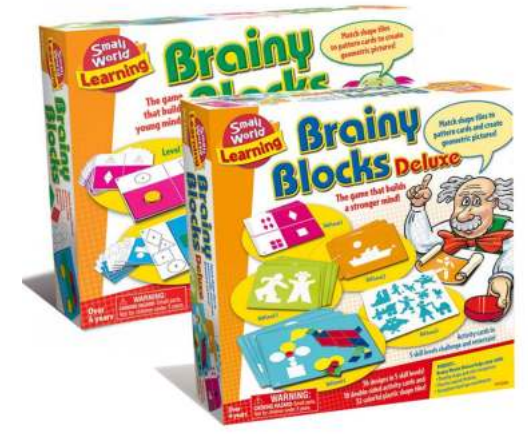

Brainy Blocks & Deluxe Blocks Bundle

SKU GBK-CT001