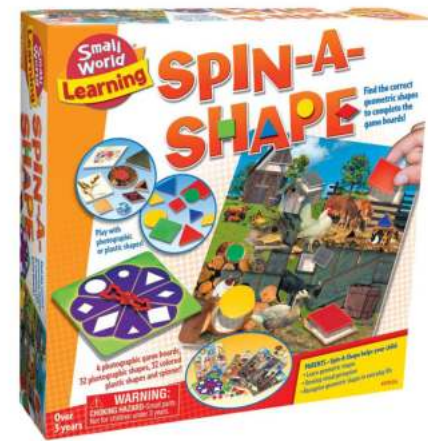

SKU CT-SWL6112

Crystal Jewelry Body Art

SKU CT-SWL6168

Pretty Me

SKU CT-SWL5188

Soap Much Fun

SKU CT-SWL5290

Spin-A-Shape