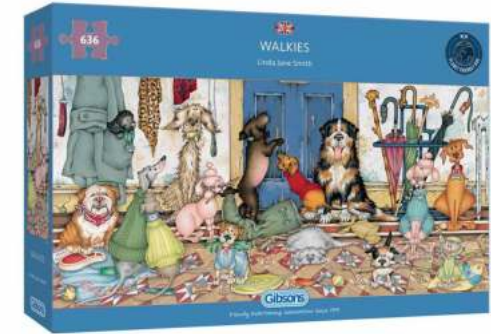

Weird Things Humans Search For Family Game (Travel-Size)

SKU BIG-WTMIN03UKv2

Gibsons

Gibsons

Hidden Hideaway 500 Piece Jigsaw Puzzle
SKU G3033

Whitby Harbour 636 Piece Jigsaw Puzzle
SKU G374

Walkies 636 Pieces Jigsaw Puzzle
SKU G4052