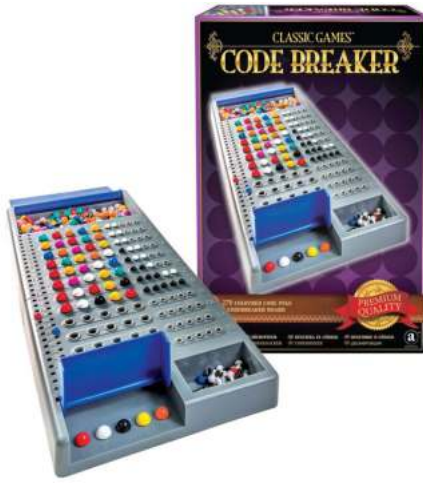

Electronic Arcade Pinball Game

Ages 6+ SKU AM-GA2001

Shark Chomp

Ages 4+ SKU AM-GPF2102

Classic Bingo & Colour & Lotto

Ages 6+ SKU AM-GPF008C

Shaky Shark Game

Ages 4+ SKU AM-GPF018

Code Breaker Game

Ages 6+ SKU AM-ST025

Wooden Chess Set

Ages 6+ SKU AM-ST001

Backgammon

Ages 6+ SKU AM-ST004

Double-6 Dominoes

Ages 6+ SKU AM-ST005